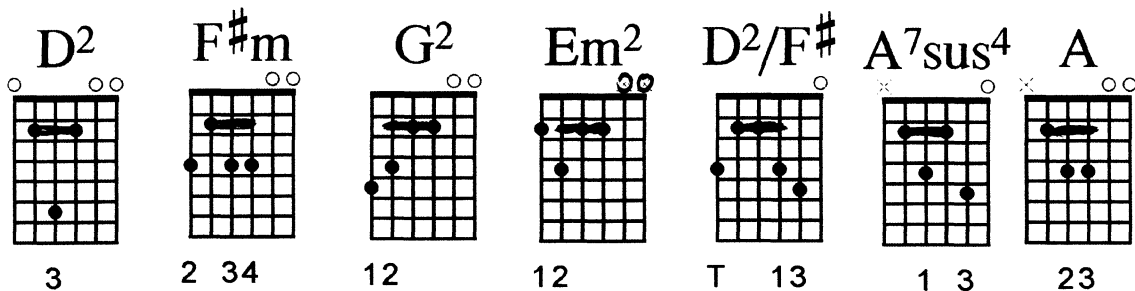

All Who Are Thirsty  
Brenton Brown/Glenn Robertson

E (part. capo 2 D)

D2
F#m7  
 All who are thirsty      All who are weak  
G2  
 Come to the fountain  
Em2
D/F#
G2  
 Dip your heart in the stream      of      life  
  
D2
F#m7  
 Let the pain and the sorrow      Be washed away  
G2  
 In the waves of His mercy  
Em11
D/F#
G2
A7sus4  
 As deep cries out      to      deep      (We sing)

D2
(Dsus4)
D2
G2  
 Come Lord Je - sus ,      Come  
D2
(Dsus4)
D2
G2  
 Come Lord Je - sus ,      Come

All Who Are Thirsty

Brenton Brown/Glenn Robertson

E bass/keys

E2 G#m7  
All who are thirsty All who are weak  
A2  
Come to the fountain  
F#m11 E/G# A2  
Dip your heart in the stream of life

E2 G#m7  
Let the pain and the sorrow Be washed away  
A2  
In the waves of His mercy  
F#m11 E/G# A2 B5  
As deep cries out to deep (We sing)

E2 Esus4 E A2  
Come Lord Je - sus , Come  
E2 Esus E A2  
Come Lord Je - sus , Come