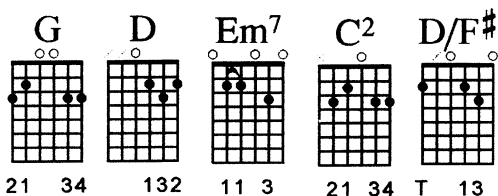

Blessed Be Your Name Bb (Capo 3 G)

Written by: Beth Redman, Matt Redman

G D/F# Em7 C
Blessed be Your name in the land that is plentiful
G D/F#
Where Your streams of abundance flow
C
Blessed be Your name
G D/F# Em7 C
And blessed be Your name when I'm found in the desert place
G D/F#
Though I walk through the wilderness
C
Blessed be Your name

BRIDGE
G D/F#
You give and take away
Em7 C
You give and take away
G D/F#
My heart will choose to say
Em7 C
Lord, blessed be Your name

Blessed Be Your Name Bb bass/keys

Written by: Beth Redman, Matt Redman

BRIDGE

Bb F/A
You give and take away
 Gm7 Eb2
You give and take away
 Bb F/A
My heart will choose to say
 Gm7 Eb2
Lord, blessed be Your name