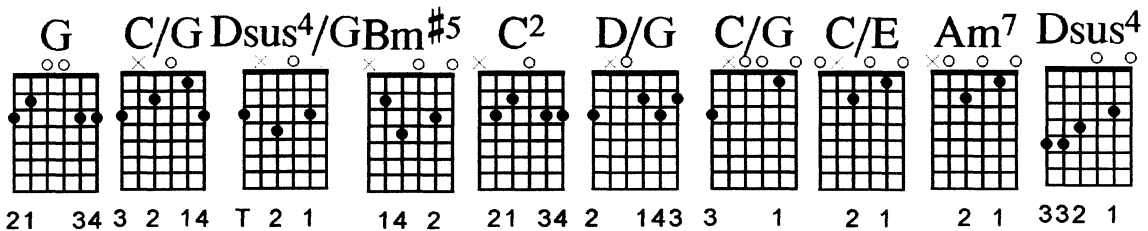

Draw me close to You

Kelly Carpenter

A (capo 2 G)

G C/G
 Draw me close to You
 Dsus4/G G
 Never let me go
 Bm#5 C2
 I lay it all down again
 Em2 C D2
 To hear you say that I'm your friend

G C/G
 You are my desire
 Dsus4/G G
 No one else will do
 Bm#5 C2
 Nothing else can take your place
 Em2 C
 To feel the warmth of your embrace
 G/B C2
 Help me find a way
 Dsus4 G C/G
 Bring me back to you

G D/G C/G
 Your all I want
 G D/G C/E D/F#
 Your all I ever needed
 G D/G C/G
 Your all I want
 Am7 Dsus4 G
 Help me know you are near

Draw me close to You bass/keys

Kelly Carpenter

A D/A
Draw me close to You
E2/A A
Never let me go
C#m D2
I lay it all down again
F#m2 D E2
To hear you say that I'm your friend