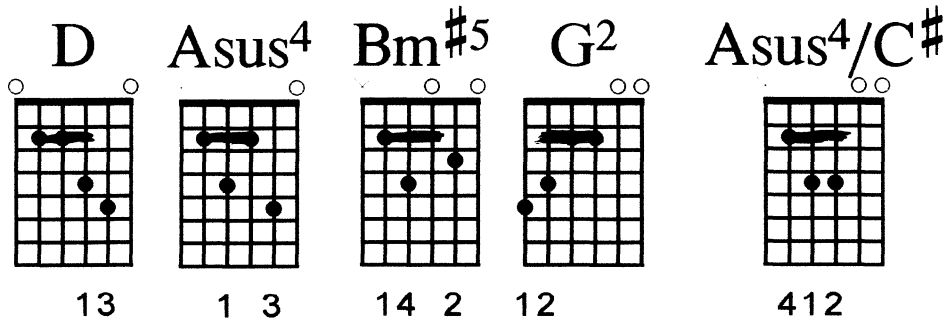

Empty Me (Holy Fire)

E (capo 2 D)

Gene way, John Comer

D2 A2 Bm#5 G2
Holy fire, burn away

D2 A2 Bm#5 G2
My desire, for anything

D2 A2 Bm#5 G2
That is not of you, but is of me.

D2 A2 Bm#5 G2
I want more of you and less of me.

D2 A2 Bm#5 G2 D2 A2 Bm#5 G2
Empty me. Em----pty me.

D2 A2 Bm#5 G2 D2 A2 Bm#5 G2
Fill me with You. with you