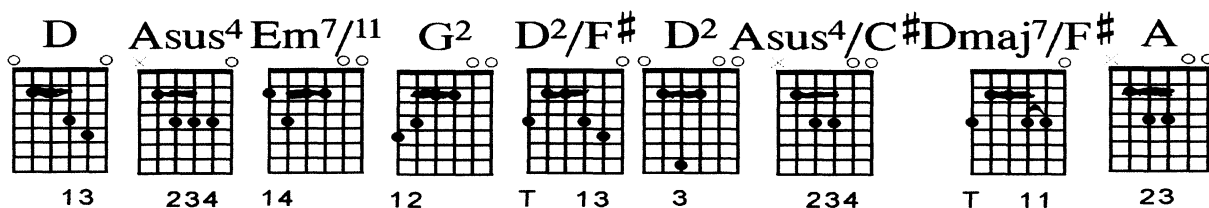

Here I Am To Worship (Light of the World) E (part. capo 2 D)

Tim Hughes

D Asus4
Light of the world
Em7 A2
You stepped down into darkness
D Asus4 G2
Opened my eyes, let me see
D Asus4 Em7 G2
Beauty that made this heart adore You
D Asus4 G2
Hope of a life spent with You

D
Here I am to worship
Asus4/C#
Here I am to bow down
D2/F# G2
Here I am to say that You're my God
Em7 Asus4 D
You're alto----gether lovely
A/C#
Altogether worthy
Bm(#5) Asus4 G2
Altogether wonder--ful to me

Here I Am To Worship (Light of the World) bass/keys

Tim Hughes

E Bsus4
Light of the world
 F#m7 A2
You stepped down into darkness
E Bsus4 A2
Opened my eyes, let me see
E Bsus4 F#m7 A2
Beauty that made this heart adore You
E Bsus4 A2
Hope of a life spent with You