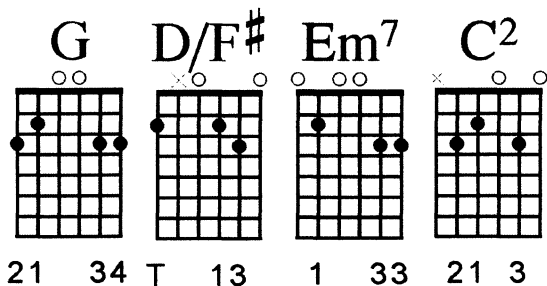

JESUS LORD OF HEAVEN B (capo4 G)

Phil Wickham

G D/F# Em7 C2
Jesus Lord of Heaven, I do not deserve
G D/F#
The grace that you have given
Em7 C2
And the promise of your word
G D/F# Em7 C2
Lord I stand in wonder, at the sacrifice you made
G D/F# Em7 C2
With mercy beyond measure, my debt you freely paid

G D/F#
Your love is deeper, than any ocean
Em7 C2
Higher, than the heaven's
G D/F# C2
Reaches, beyond the stars in the sky

Em7 D/F# C2
Jesus your love has no bounds
Em7 D/F# C2
Jesus your love has no bounds

B F#/A#
Your love is deeper, than any ocean
G#m E
Higher, than the heaven's
B F#/A# E
Reaches, beyond the stars in the sky (2x's)

G#m F#/A# E
Jesus Your love has no bounds
G#m F#/A# E
Your love has no bounds
G#m F#/A# E
Jesus Your love has no bounds
G#m F#/A# E
Your love has no bounds