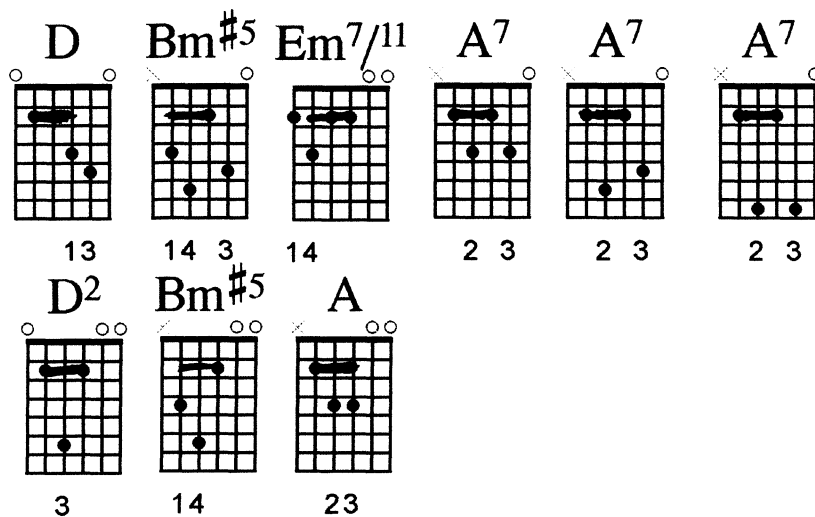

# Jesus Name Above All Names

E (part.capo2-D)

Naida Hearn

D Bm#5  
Jesus Name above all names

Em7  
Beautiful Savior

A7  
Glorious Lord

D Bm#5  
Emmanuel God is with us

Em7 A  
Precious Redeemer

D  
Living Word

CCLI# 21291

Jesus Name Above All Names

E bass/keys

Naida Hearn

E C#m7  
Jesus Name above all names

F#m7

Beautiful Savior