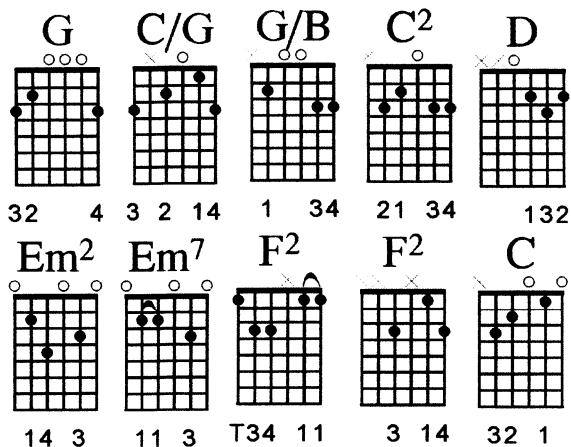

# Safe And Sound Bb ( capo3 G)

Danny Donnelly

Intro: G // C2 | G //

C/G G  
 Safe and sound  
 C/G G  
 In Your presence  
 C2 D2  
 Is where I long to be  
 G C/G G  
 At the cross where you died  
 Em2 G C2  
 Loving a wretch, Like me  
  
 G D  
 Lord You take me just as I am  
 Em7 C2  
 Forgiving me again and again  
 G D  
 Though I don't understand  
 F2  
 All that I see  
 G C D  
 Help me keep my mind and my eyes  
 C2 D  
 On eternity, with you  
 C2 D  
 On eternity, with you  
 F2 // C | G // C | G  
 On eternity

# Safe And Sound Bb bass/keys

Danny Donnelly

Intro: Bb2 // Eb2 | Bb2 // Eb2 |

Eb/Bb Bb  
Safe and sound  
Eb/Bb Bb  
In Your presence  
Eb2 F  
Is where I long to be  
Bb Eb/Bb Bb  
At the cross where you died  
Gm2 Bb Eb2  
Loving a wretch, Like me