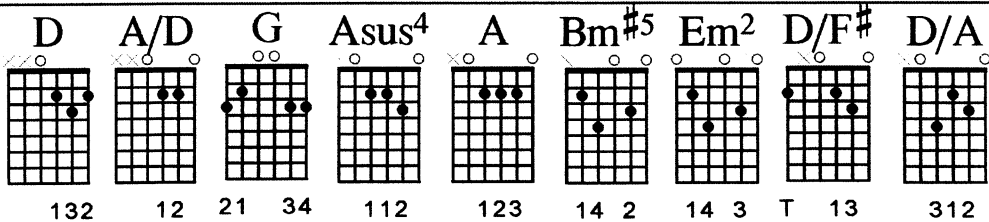

THIS IS LOVE

F (Capo 3 D)

Terry Butler/Mike Young

D A/D
Nail Pierced hands
D
A wounded side
G Asus4 A G Asus4 A
This is love, this is love
D A/D
The holy heart
D
was sacrificed
G Asus4 A Bm#5 Asus4 A
This is love, this is love

Em2 D/F# D/A A
I bow down to the Ho___ly One
Em2 D/F# D/A A
I bow down to the La___mb
Em2 D/F# D/A A
I bow down to the Wor___thy One
Em2 D/F# D/A A
I bow down to the La___mb

D A/D
The Son of God
D
Died for us
G A G Asus4 A
This is love, this is love
D A/D
He walked the hill
D
He bore the cross
G A Bm#5 Asus4 A
This is love, this is love