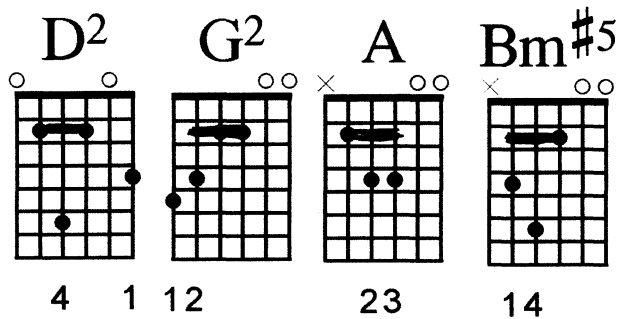

Your Holiness Surrounds Me

E (part. capo 2 D)

D2 G2
Your holiness surrounds me
D2 G2
Your holiness surrounds me
A G2
You are beauty and light
Bm#5 A
No darkness at all
D2 A Dmaj7/F# G2
And holy is your name
G2 A
O Lord most high
D2 A Dmaj7/F# G2
And holy is your name
G2 A
O Lord most high

Your Holiness Surrounds Me

(bass chart)

E2 A2
Your holiness surrounds me

E2 A2
Your holiness surrounds me

B A2
You are beauty and light

C#m(#5) B
No darkness at all

E2 B Emaj7/G# A2
And holy is your name

A2 B
O Lord most high